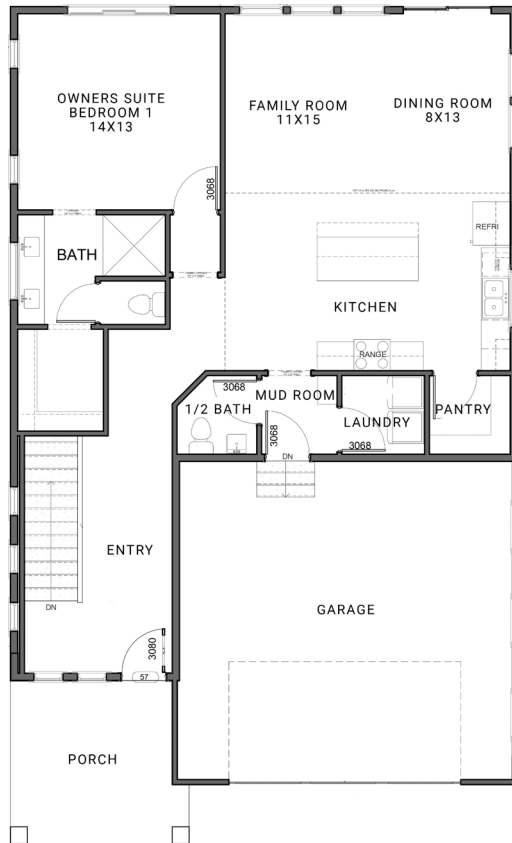

ALBANY RAMBLER

DETAILS:

- 1-3 BEDS
- 1.5-2.5 BATH
- 2-3 GARAGE
- 1,278 FINISHED SF
- 2,563 TOTAL SF

NOTES:

SAGE HOMES

1288 W 12700 S RIVERTON, UT 84065 | 801-550-7057 | YOURSAGEHOME.COM

This floor plan works in most of our communities. please check with your Sage Homes Sales Agent for more information. Some depicted features may be optional. This information is deemed reliable, but not guaranteed. The use of these plans, drawings, and renderings is expressly limited to Sage Homes. Re-use, reproduction by any method, in whole or in part, is prohibited. Floor plans and renderings are the artist's conception and may include some optional features. Ask a Sage Homes Sales Agent for details.

ALBANY

RAMBLER

MAIN FLOOR
1,278

BASEMENT
1,285