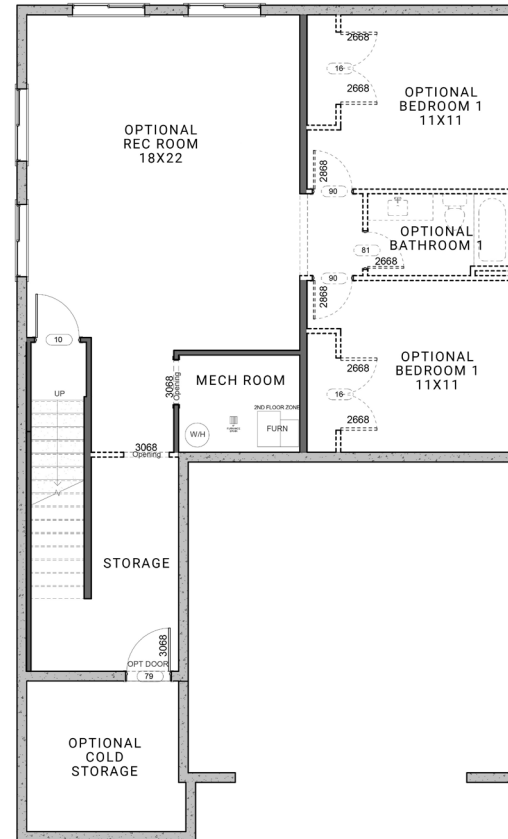

ALBANY RAMBLER

DETAILS:

- 1-3 BEDS
- 1.5-2.5 BATH
- 2-3 GARAGE
- 1,278 FINISHED SF
- 2,563 TOTAL SF

NOTES:

SAGE HOMES

1288 W 12700 S RIVERTON, UT 84065 | 801-550-7057 | YOURSAGEHOME.COM

This floor plan works in most of our communities. please check with your Sage Homes Sales Agent for more information. Some depicted features may be optional. This information is deemed reliable, but not guaranteed. The use of these plans, drawings, and renderings is expressly limited to Sage Homes. Re-use, reproduction by any method, in whole or in part, is prohibited. Floor plans and renderings are the artist's conception and may include some optional features. Ask a Sage Homes Sales Agent for details.

ALBANY

RAMBLER

MAIN FLOOR
1,278

BASEMENT
1,285