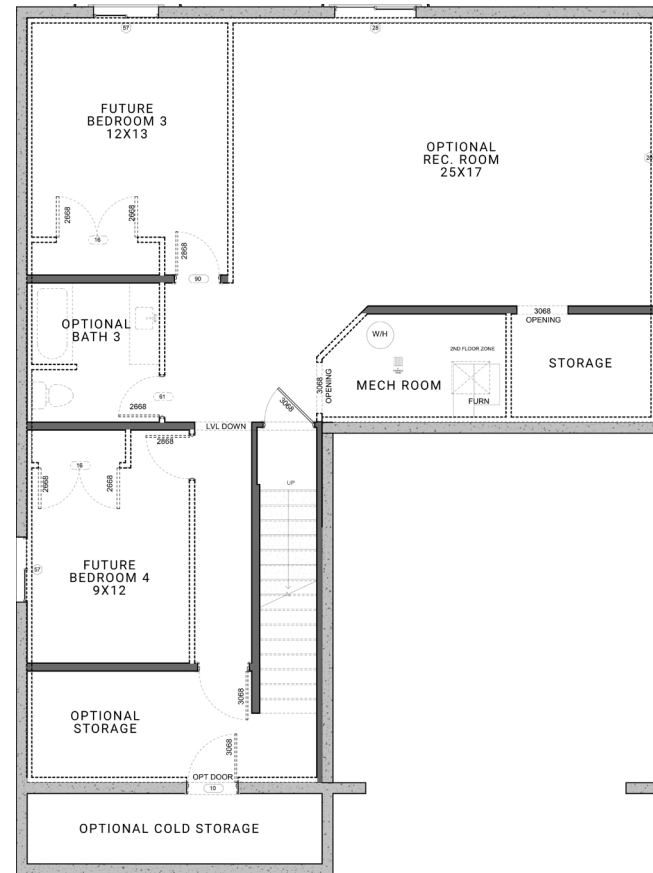

## RAMBLER

MAIN FLOOR  
1,475

BASEMENT  
1,482