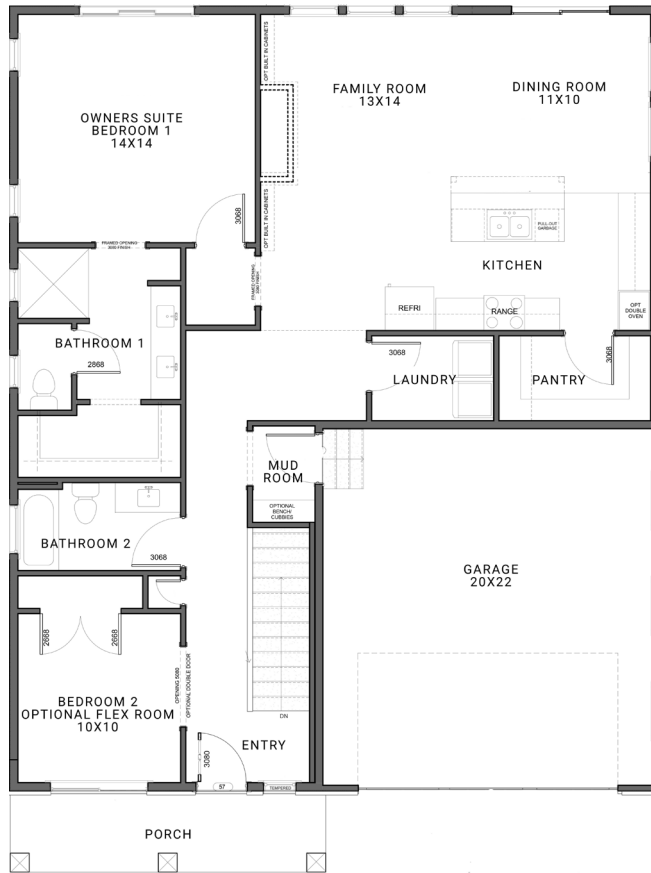

## RAMBLER

MAIN FLOOR  
1,475

BASEMENT  
1,482